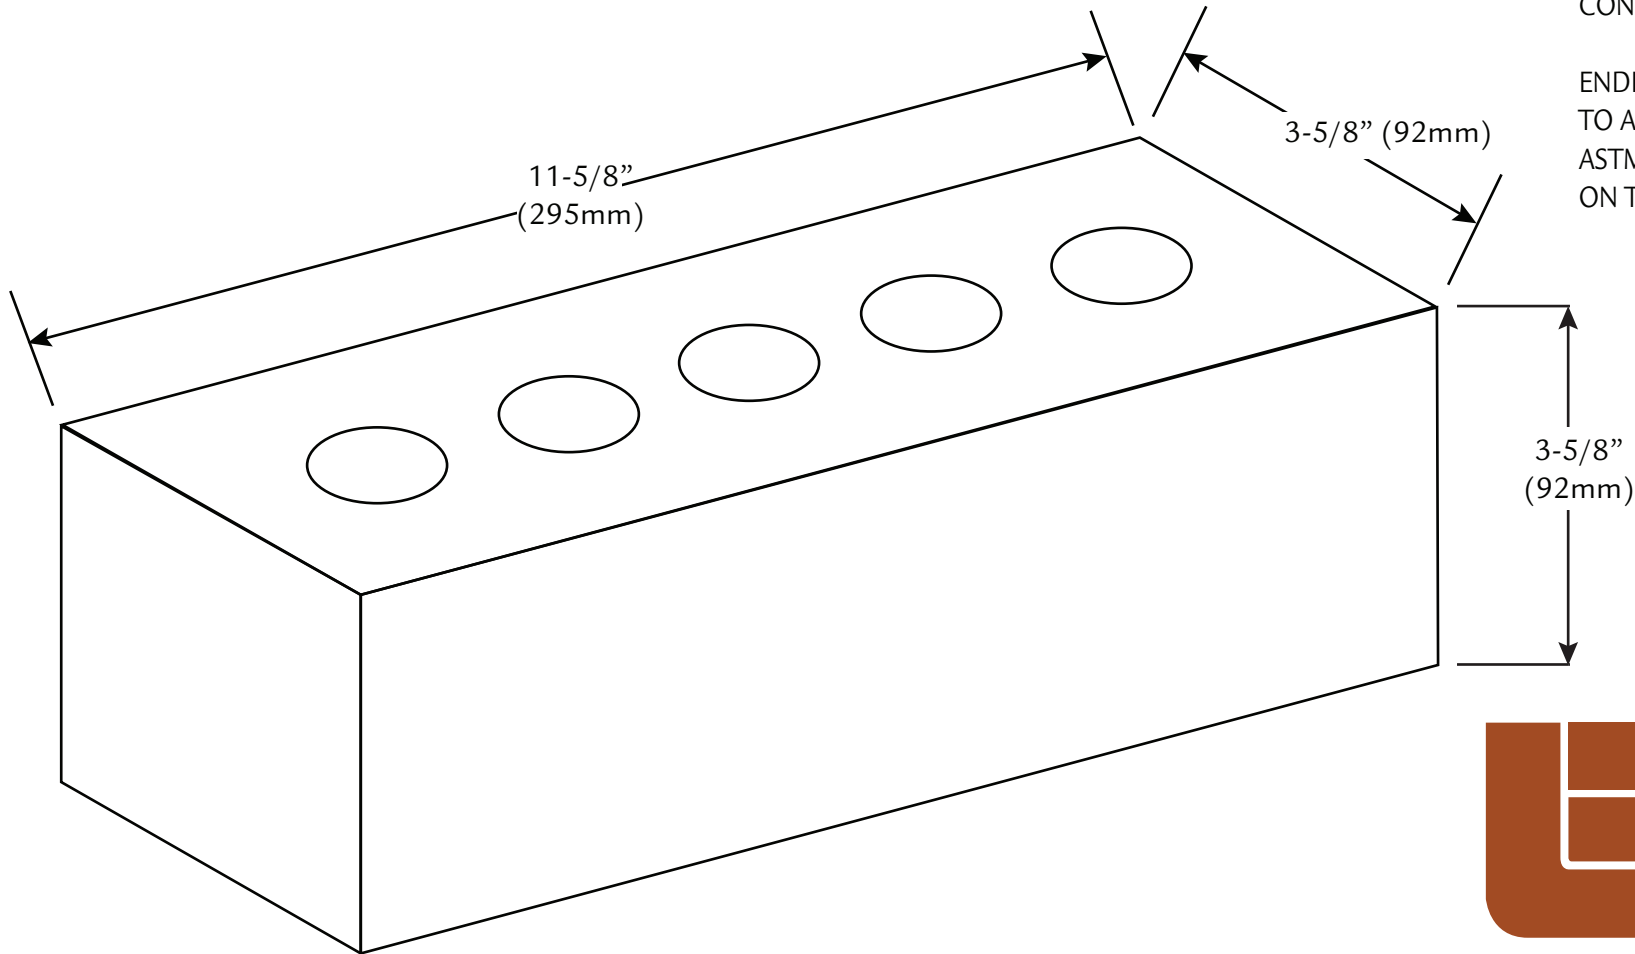

UTILITY BRICK

NOT ALL PRODUCTS ARE AVAILABLE IN ALL COLORS AND/OR SIZE. PLEASE CONTACT ENDICOTT FOR AVAILABILITY.

ENDICOTT UTILITY BRICKS CONFORM TO ASTM C216 SPECIFICATIONS. ASTM TYPE AND GRADE ARE DEPENDENT ON TEXTURE AND OTHER FACTORS.