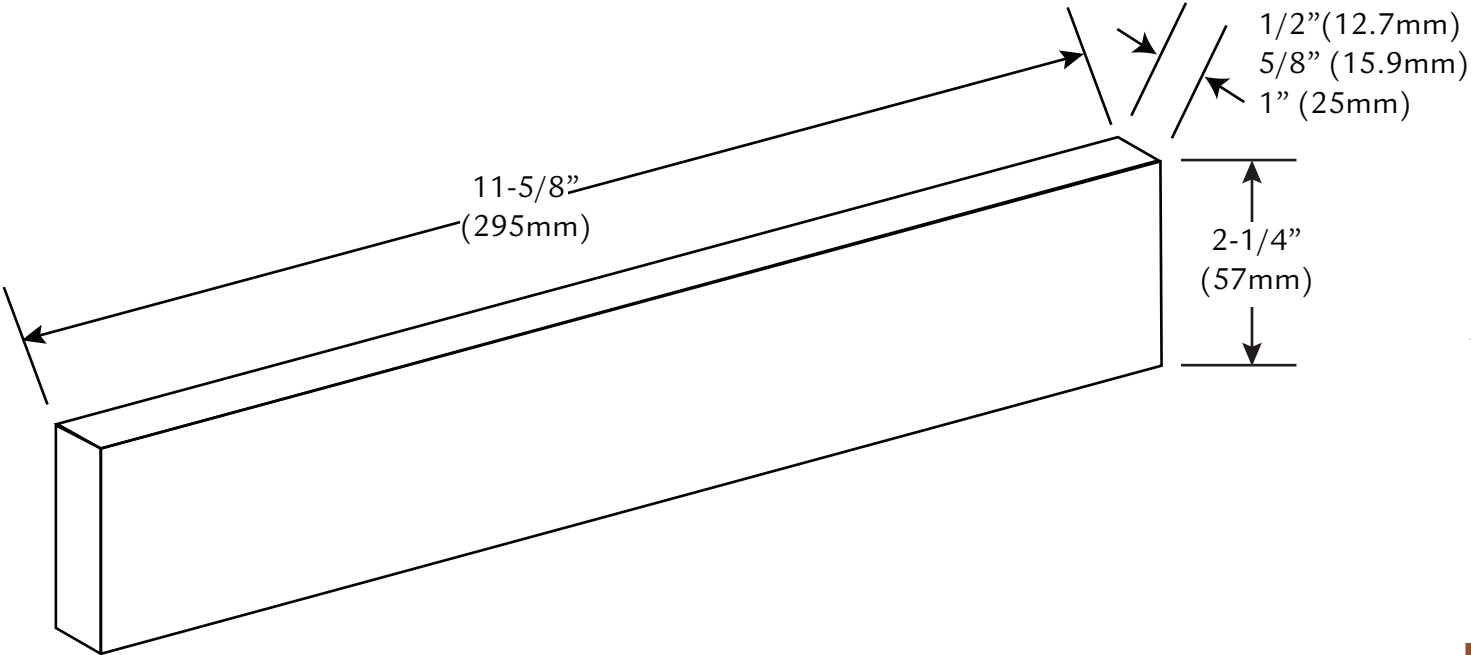

NORMAN THIN BRICK

NOT ALL PRODUCTS ARE AVAILABLE IN ALL COLORS AND/OR SIZE. PLEASE CONTACT ENDICOTT FOR AVAILABILITY.

ENDICOTT NORMAN THIN BRICKS CONFORM TO ASTM C1088 SPECIFICATIONS. ASTM TYPE AND GRADE ARE DEPENDENT ON TEXTURE AND OTHER FACTORS.