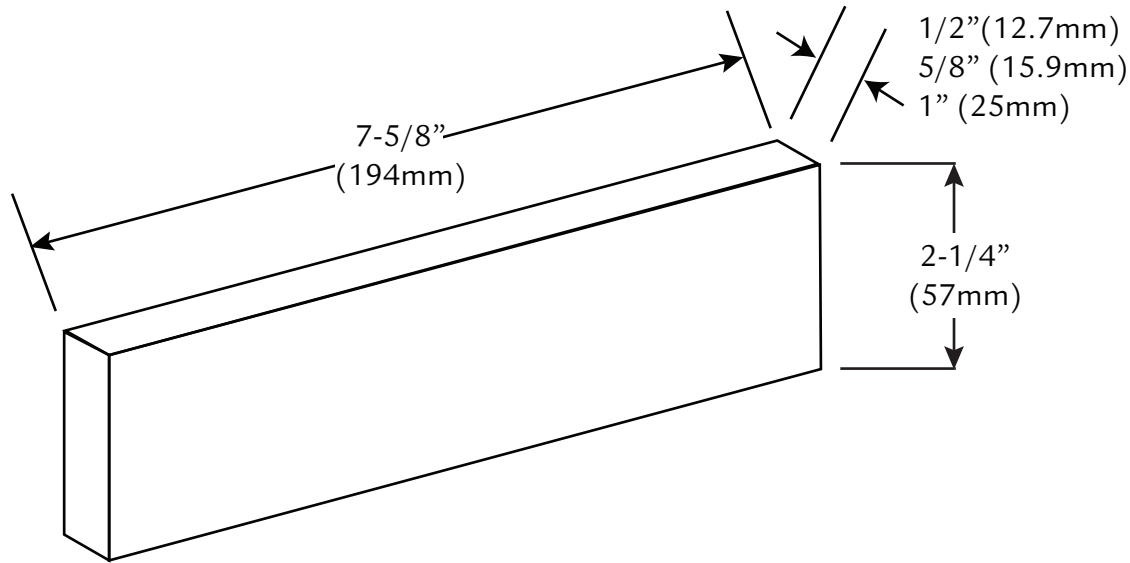

# MODULAR THIN BRICK

NOT ALL PRODUCTS ARE AVAILABLE IN ALL COLORS AND/OR SIZE. PLEASE CONTACT ENDICOTT FOR AVAILABILITY.

ENDICOTT MODULAR THIN BRICKS CONFORM TO ASTM C1088 SPECIFICATIONS. ASTM TYPE AND GRADE ARE DEPENDENT ON TEXTURE AND OTHER FACTORS.