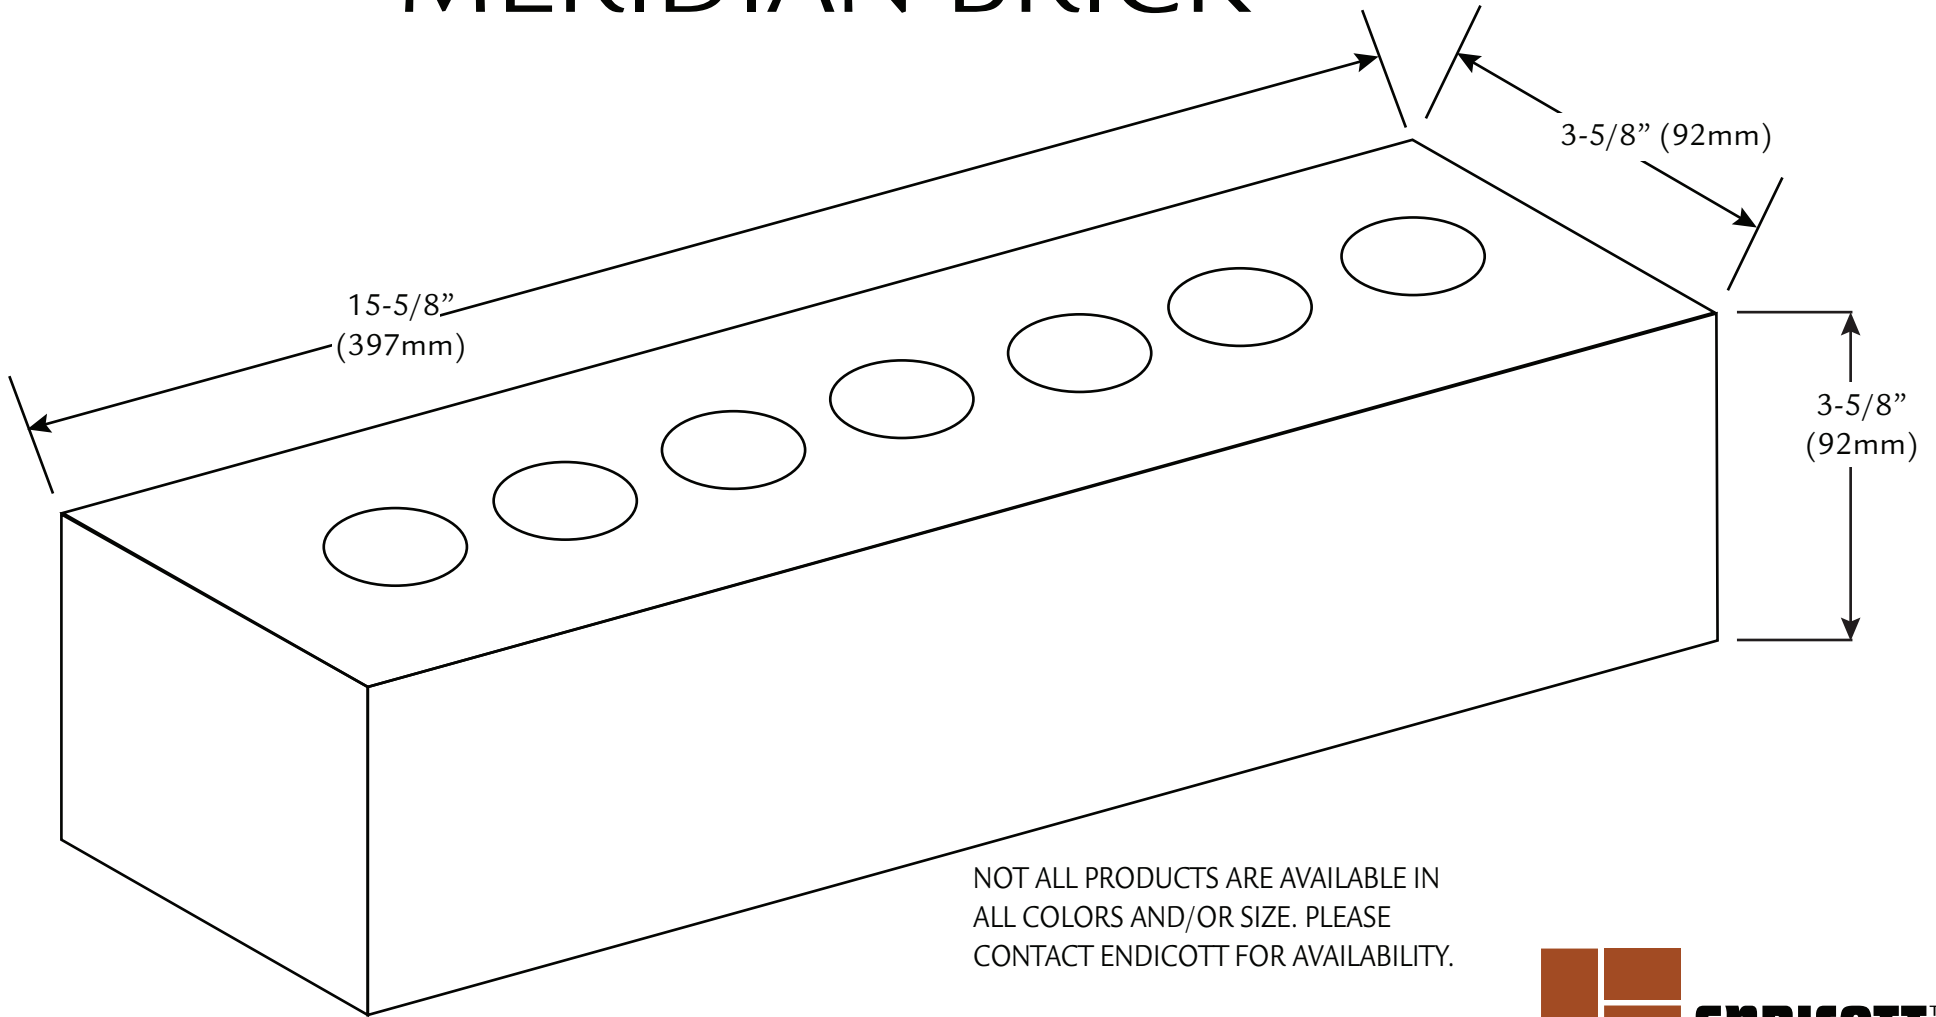

# MERIDIAN BRICK

NOT ALL PRODUCTS ARE AVAILABLE IN ALL COLORS AND/OR SIZE. PLEASE CONTACT ENDICOTT FOR AVAILABILITY.

ENDICOTT MERIDIAN BRICKS CONFORM TO ASTM C216 SPECIFICATIONS. ASTM TYPE AND GRADE ARE DEPENDENT ON TEXTURE AND OTHER FACTORS.