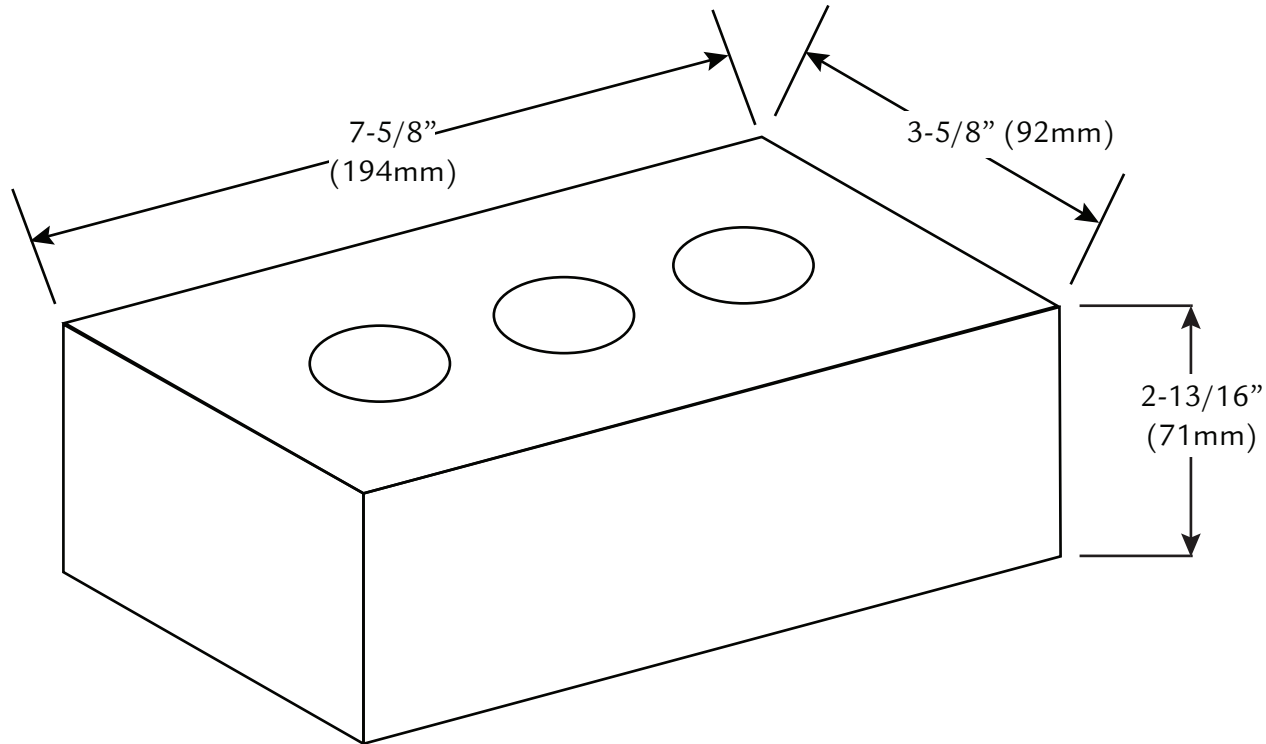

# ENGINEER MODULAR BRICK

NOT ALL PRODUCTS ARE AVAILABLE IN ALL COLORS AND/OR SIZE. PLEASE CONTACT ENDICOTT FOR AVAILABILITY.

ENDICOTT ENGINEER MODULAR BRICKS CONFORM TO ASTM C216 SPECIFICATIONS. ASTM TYPE AND GRADE ARE DEPENDENT ON TEXTURE AND OTHER FACTORS.