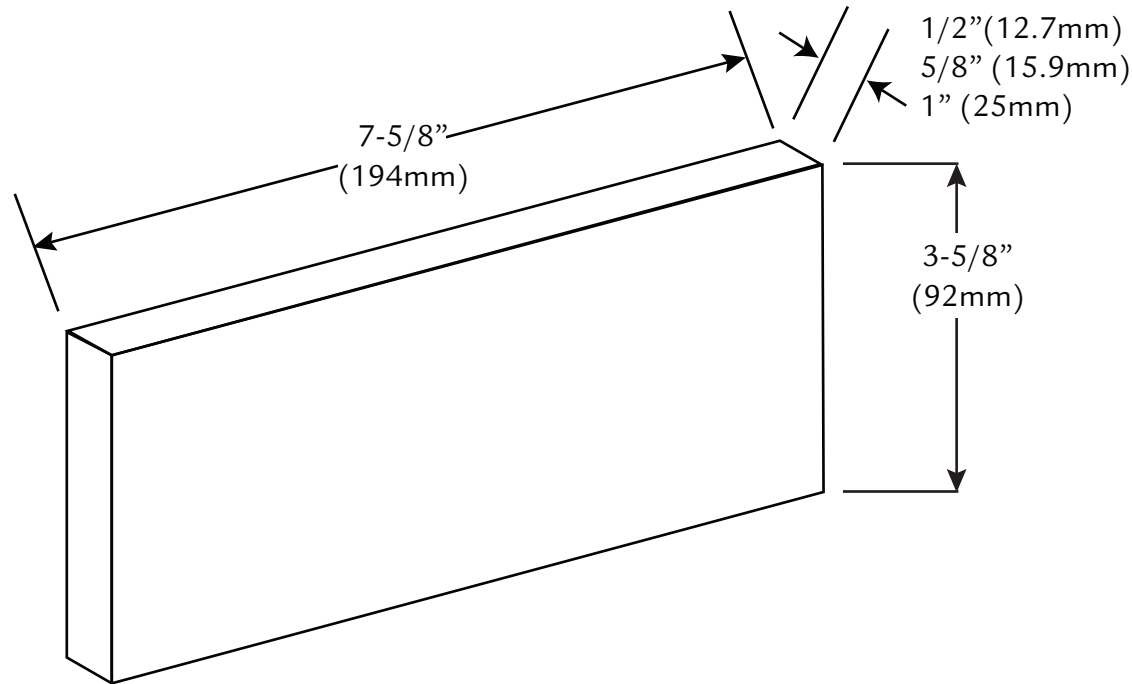

# CLOSURE THIN BRICK

NOT ALL PRODUCTS ARE AVAILABLE IN ALL COLORS AND/OR SIZE. PLEASE CONTACT ENDICOTT FOR AVAILABILITY.

ENDICOTT CLOSURE THIN BRICKS CONFORM TO ASTM C1088 SPECIFICATIONS. ASTM TYPE AND GRADE ARE DEPENDENT ON TEXTURE AND OTHER FACTORS.