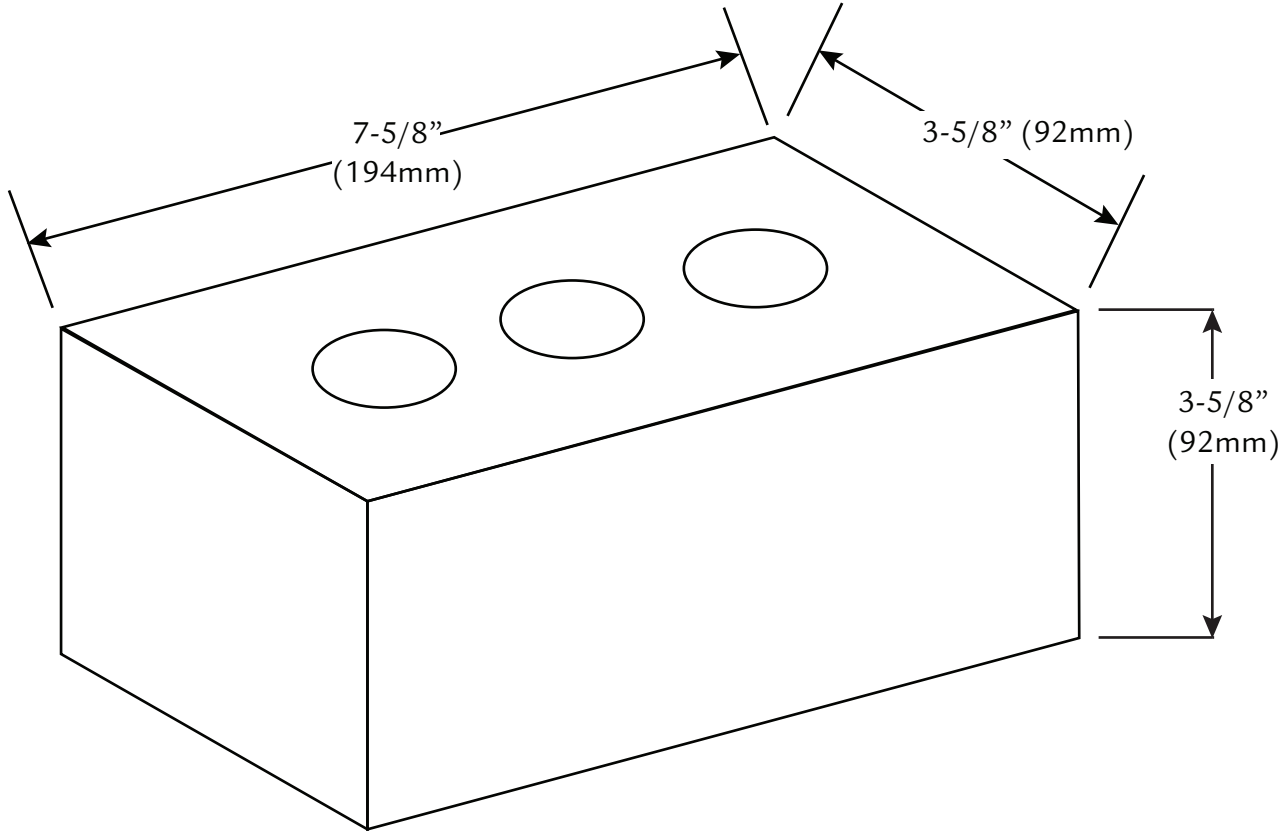

CLOSURE BRICK

NOT ALL PRODUCTS ARE AVAILABLE IN ALL COLORS AND/OR SIZE. PLEASE CONTACT ENDICOTT FOR AVAILABILITY.

ENDICOTT CLOSURE BRICKS CONFORM TO ASTM C216 SPECIFICATIONS. ASTM TYPE AND GRADE ARE DEPENDENT ON TEXTURE AND OTHER FACTORS.