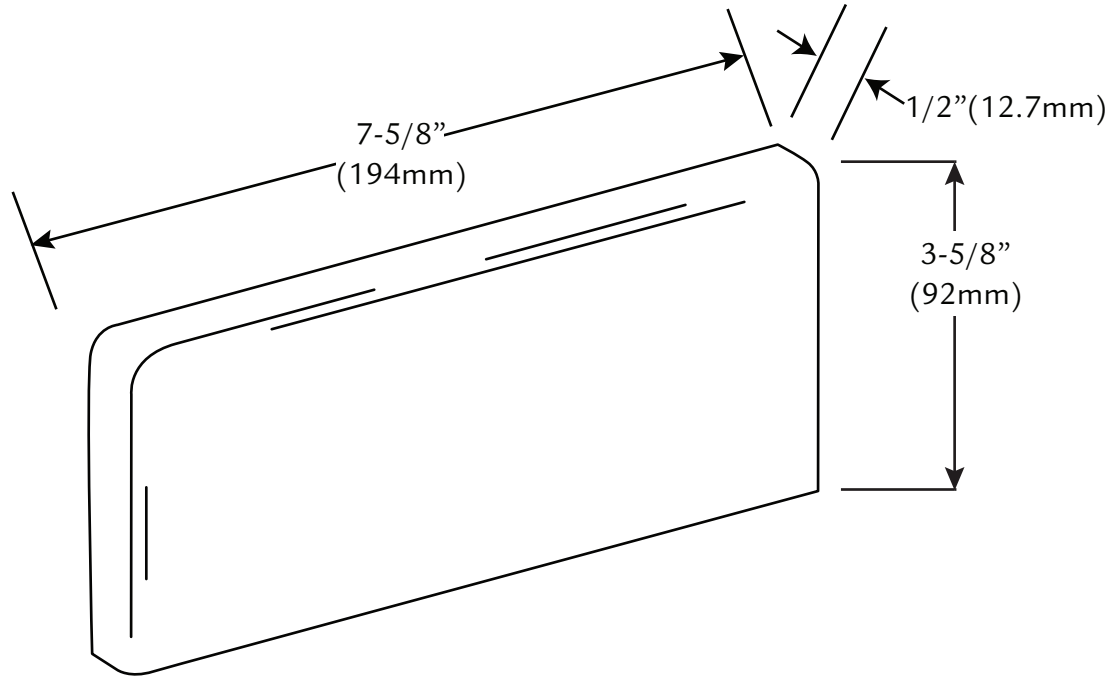

SB4848L/R

NOT ALL PRODUCTS ARE AVAILABLE IN ALL COLORS AND/OR SIZE. PLEASE CONTACT ENDICOTT FOR AVAILABILITY.

ENDICOTT TILE CONFORMS TO ANSI 137.1 SPECIFICATIONS.