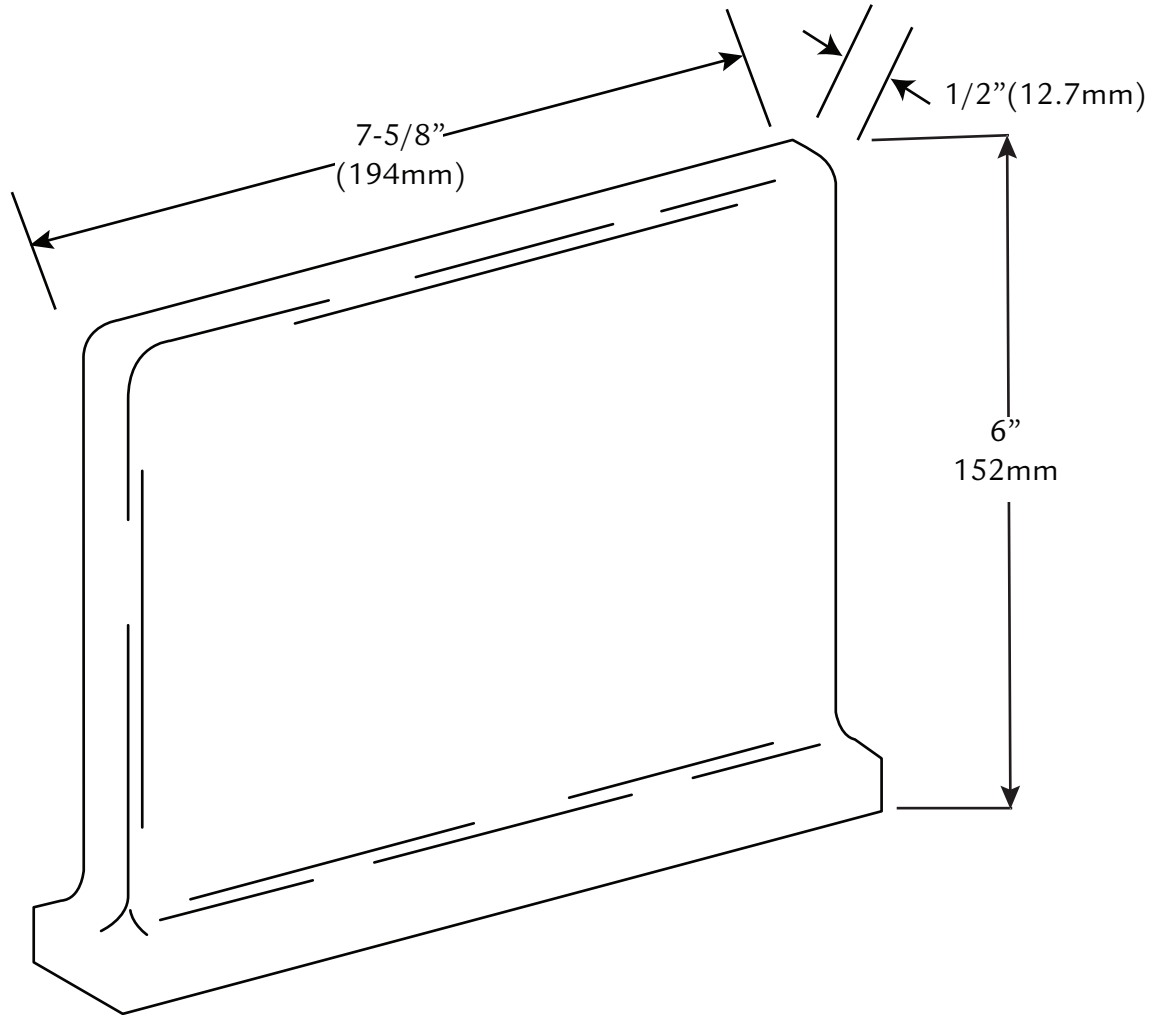

CB68LR

NOT ALL PRODUCTS ARE AVAILABLE IN ALL COLORS AND/OR SIZE. PLEASE CONTACT ENDICOTT FOR AVAILABILITY.

ENDICOTT TILE CONFORMS TO ANSI 137.1 SPECIFICATIONS.