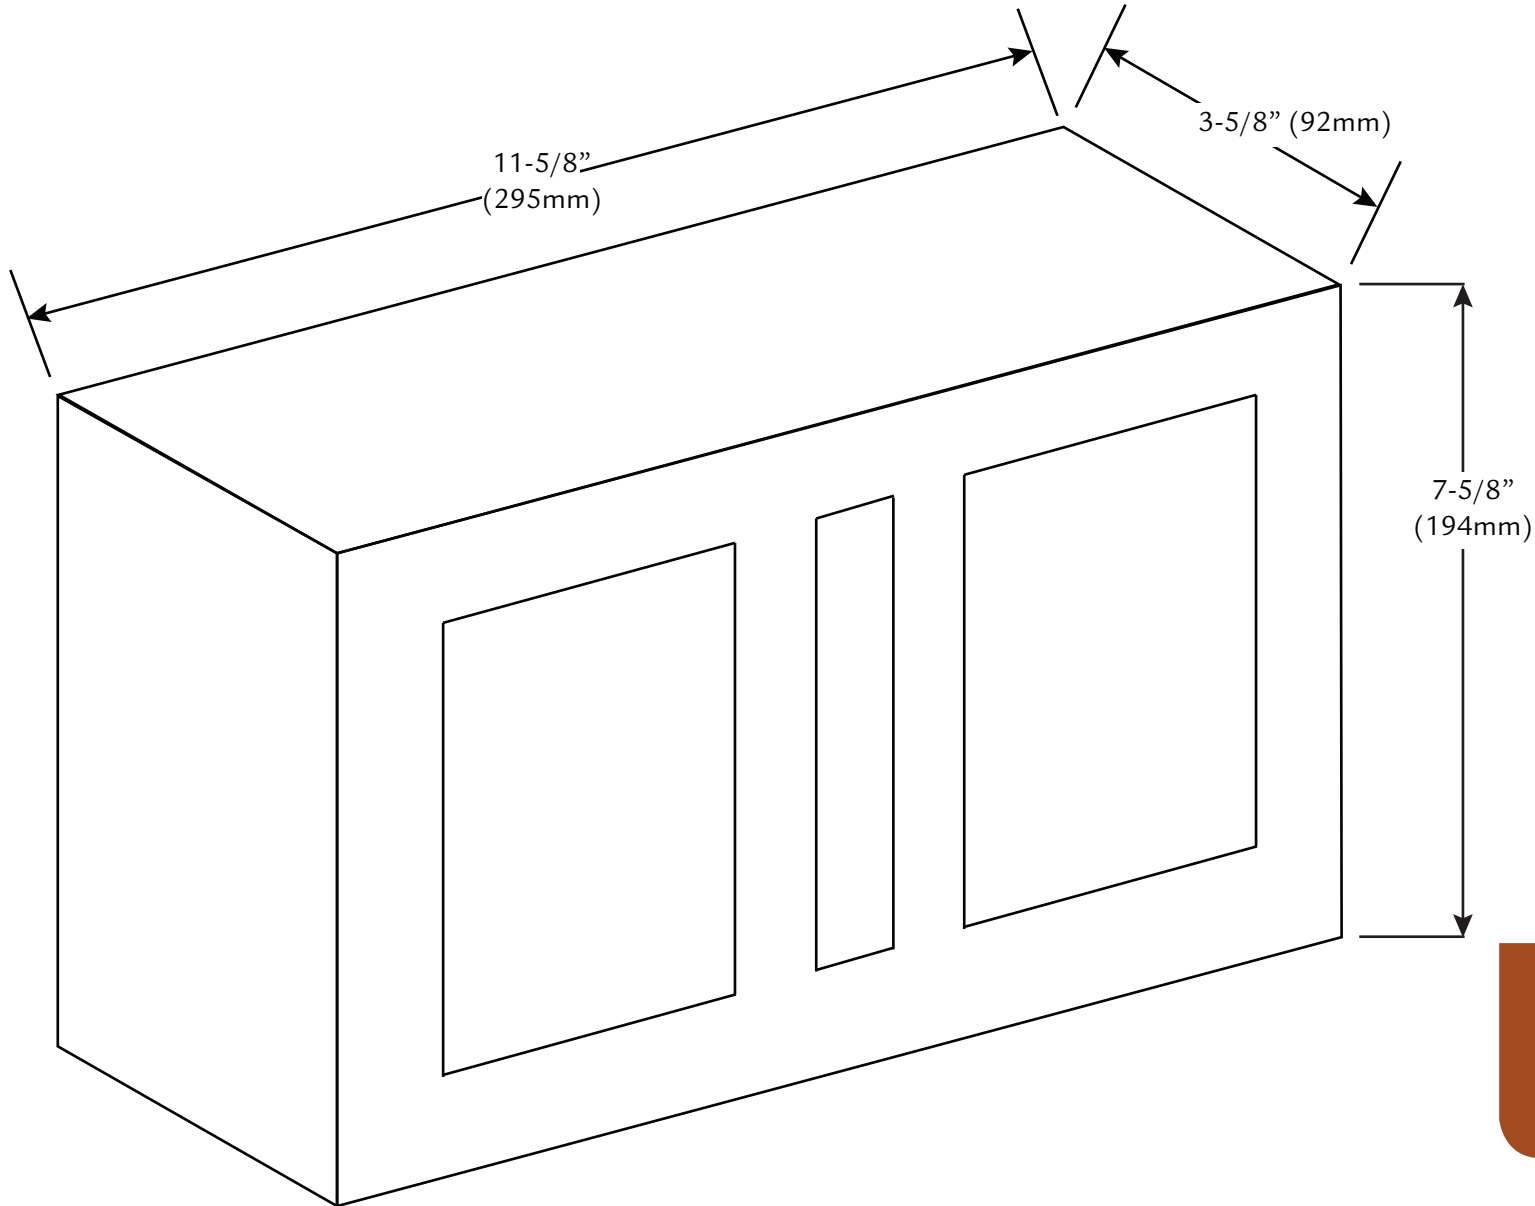

8" THRU WALL BRICK

NOT ALL PRODUCTS ARE AVAILABLE IN ALL COLORS AND/OR SIZE. PLEASE CONTACT ENDICOTT FOR AVAILABILITY.

ENDICOTT 8" THRU THE WALL BRICKS CONFORM TO ASTM C652 SPECIFICATIONS. ASTM TYPE AND GRADE ARE DEPENDENT ON TEXTURE AND OTHER FACTORS.