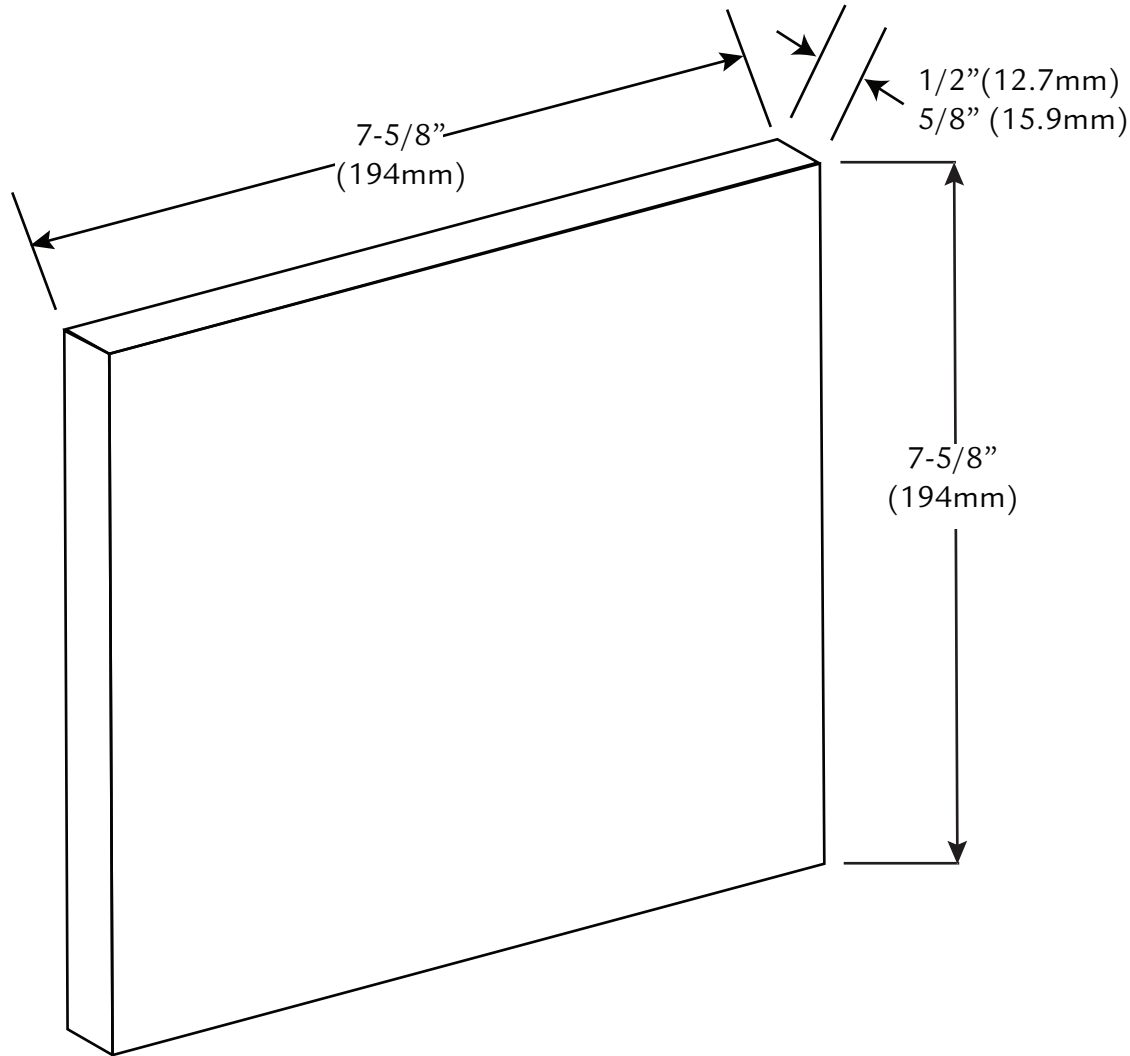

7-5/8" X 7-5/8" TILE

NOT ALL PRODUCTS ARE AVAILABLE IN ALL COLORS AND/OR SIZE. PLEASE CONTACT ENDICOTT FOR AVAILABILITY.

ENDICOTT TILE CONFORMS TO ANSI 137.1 SPECIFICATIONS.