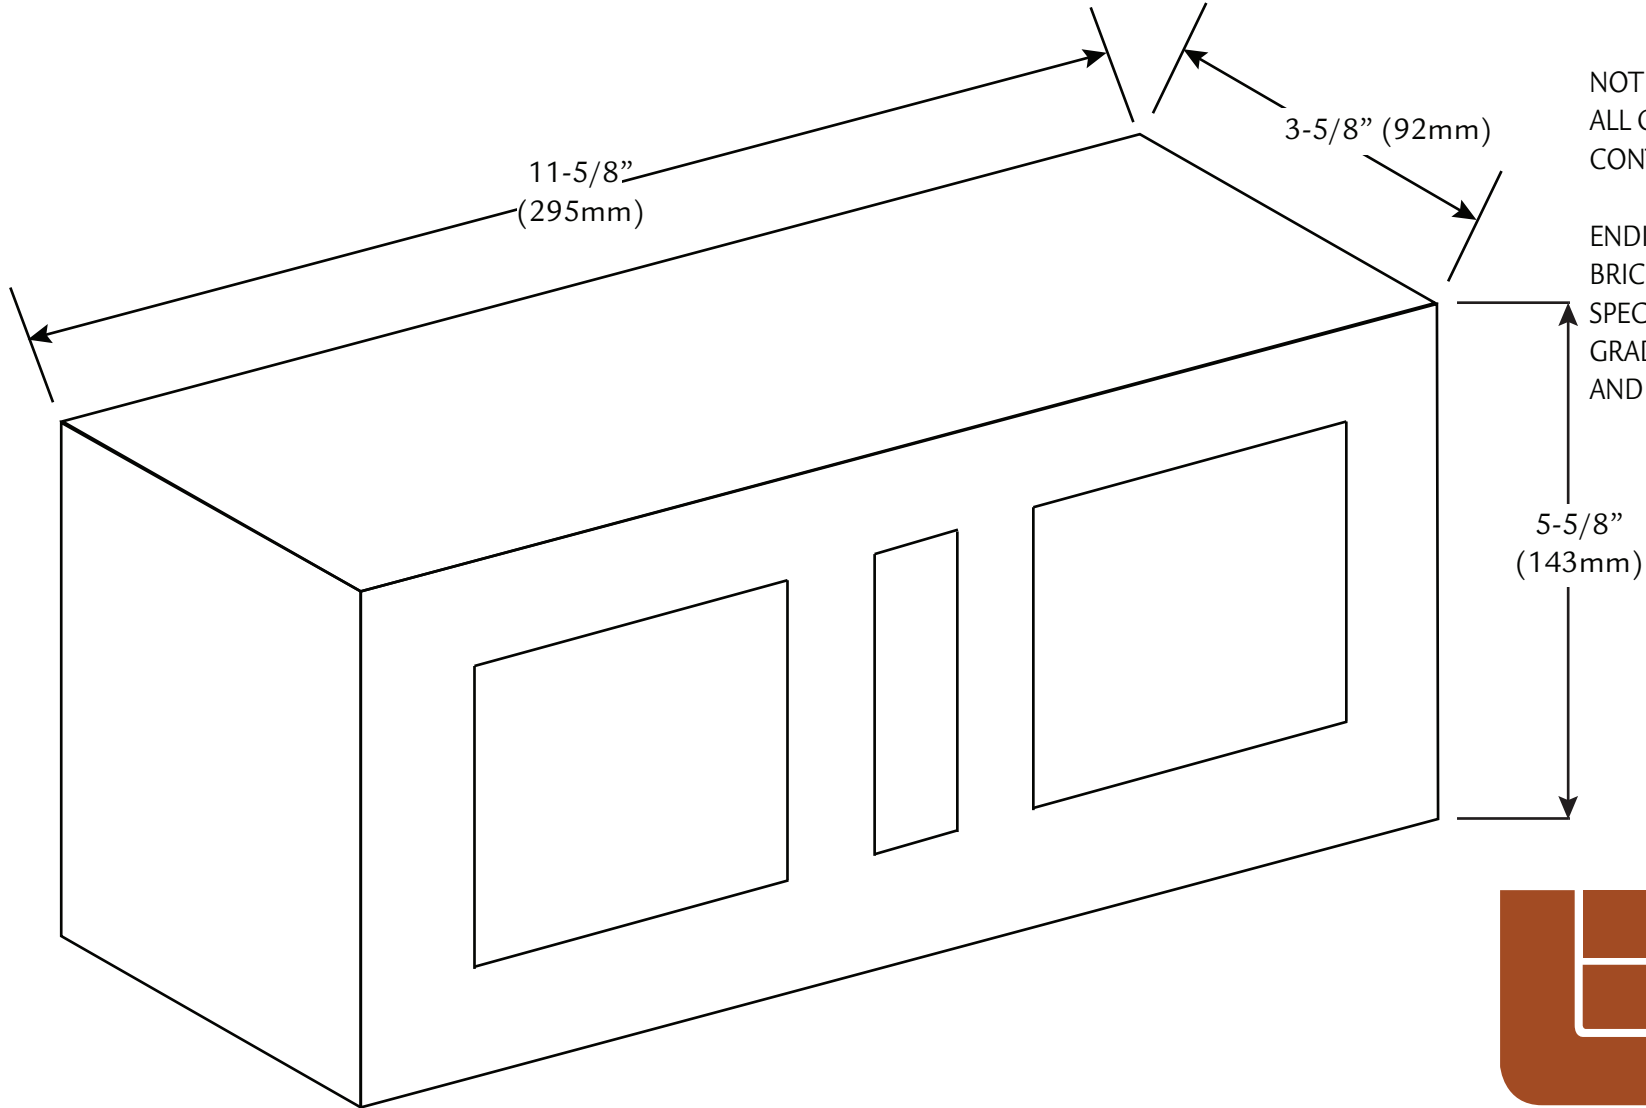

6" THRU THE WALL BRICK

NOT ALL PRODUCTS ARE AVAILABLE IN ALL COLORS AND/OR SIZE. PLEASE CONTACT ENDICOTT FOR AVAILABILITY.

ENDICOTT 6" THRU THE WALL BRICKS CONFORM TO ASTM C652 SPECIFICATIONS. ASTM TYPE AND GRADE ARE DEPENDENT ON TEXTURE AND OTHER FACTORS.