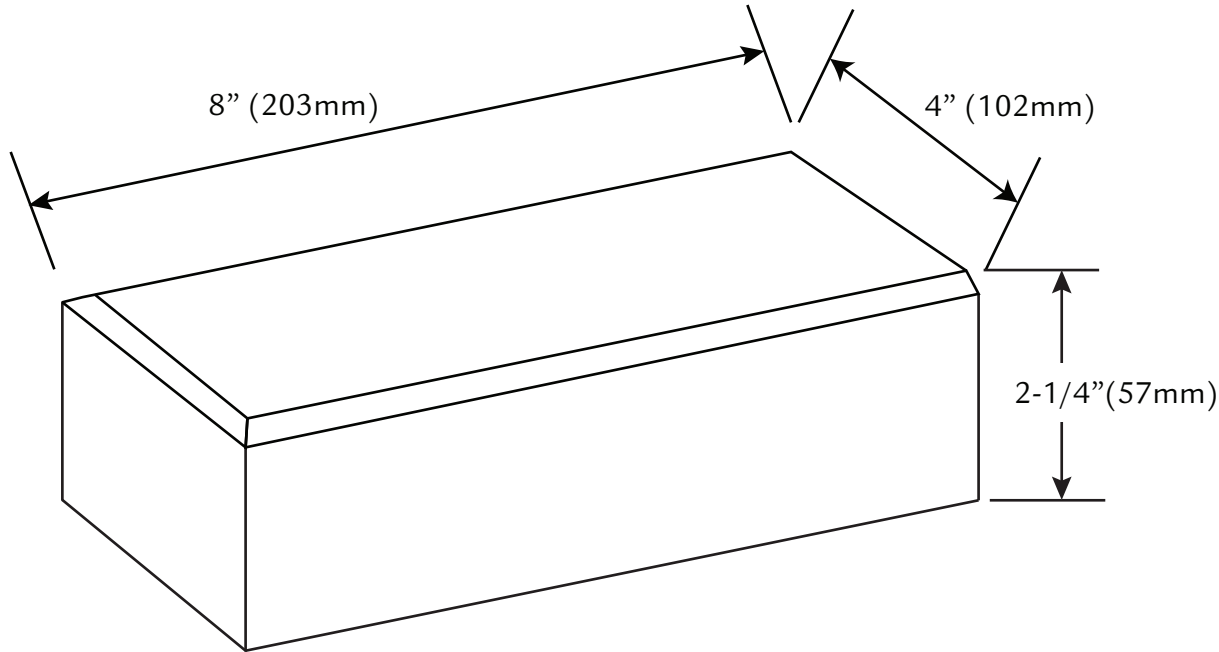

4X8 RELIEVED EDGE PAVER

NOT ALL PRODUCTS ARE AVAILABLE IN ALL COLORS AND/OR SIZE. PLEASE CONTACT ENDICOTT FOR AVAILABILITY.

ENDICOTT RELIEVED EDGE PAVERS CONFORM TO ASTM C902 SPECIFICATIONS.