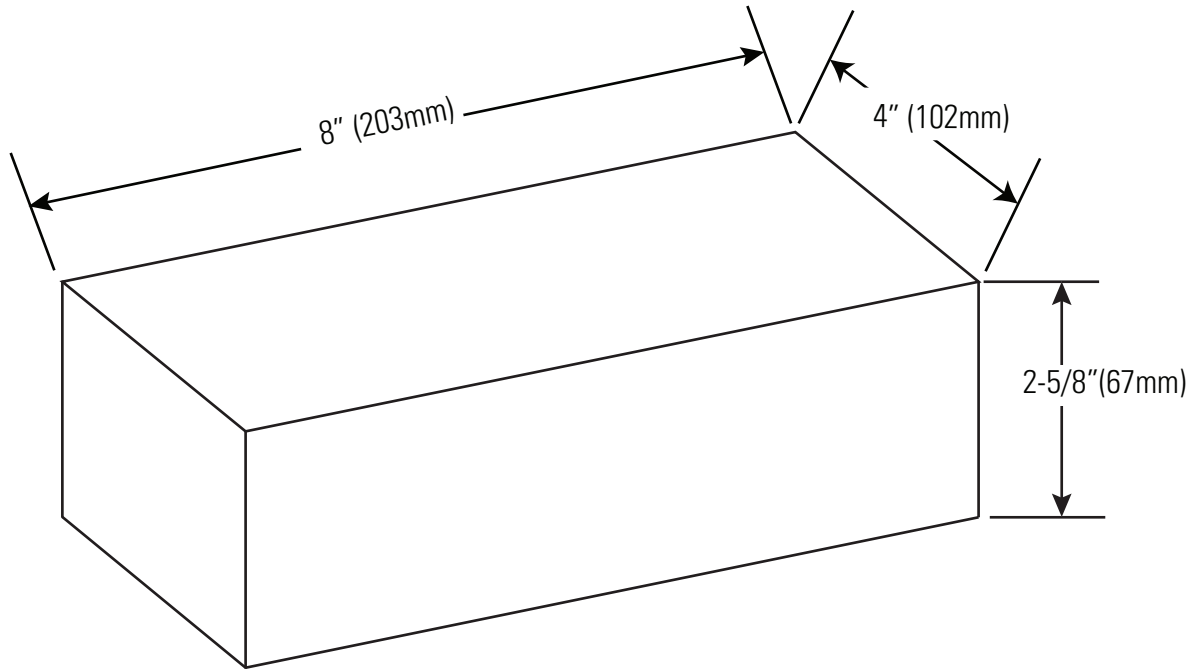

2-5/8" X 4" X 8" PAVER

NOT ALL PRODUCTS ARE AVAILABLE IN ALL COLORS AND/OR SIZE. PLEASE CONTACT ENDICOTT FOR AVAILABILITY.

ENDICOTT 2-5/8" X 4" X 8" PAVERS CONFORM TO ASTM C902 & C1272 SPECIFICATIONS.