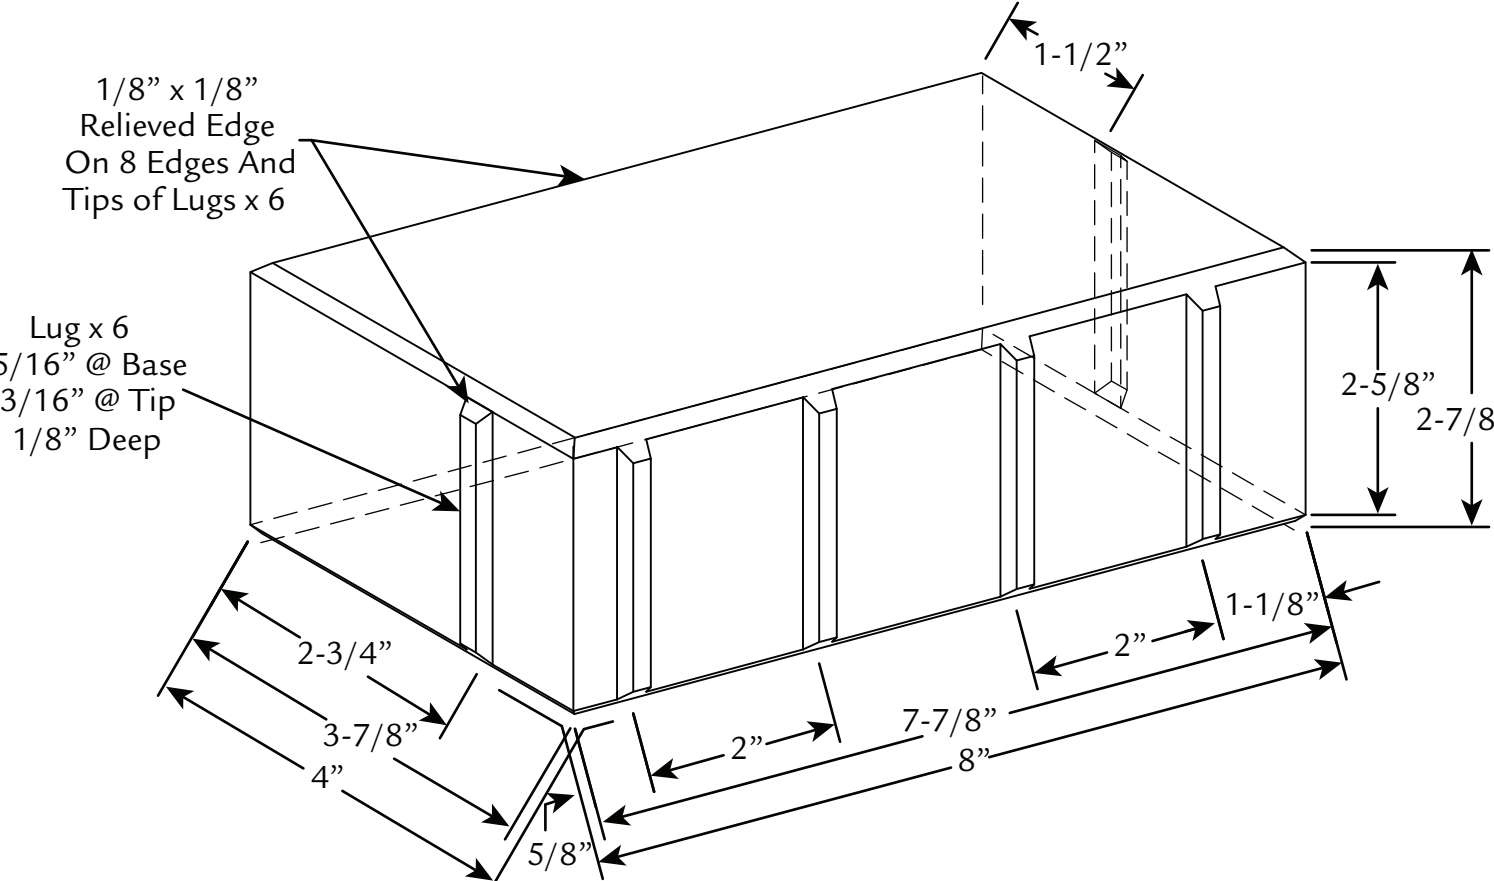

2-5/8 X4X8 RELIEVED EDGE LUGGED PAVER

NOT ALL PRODUCTS ARE AVAILABLE IN ALL COLORS AND/OR SIZE. PLEASE CONTACT ENDICOTT FOR AVAILABILITY.

ENDICOTT 2-5/8" RELIEVED EDGE LUGGED PAVERS CONFORM TO ASTM C1272 SPECIFICATIONS.