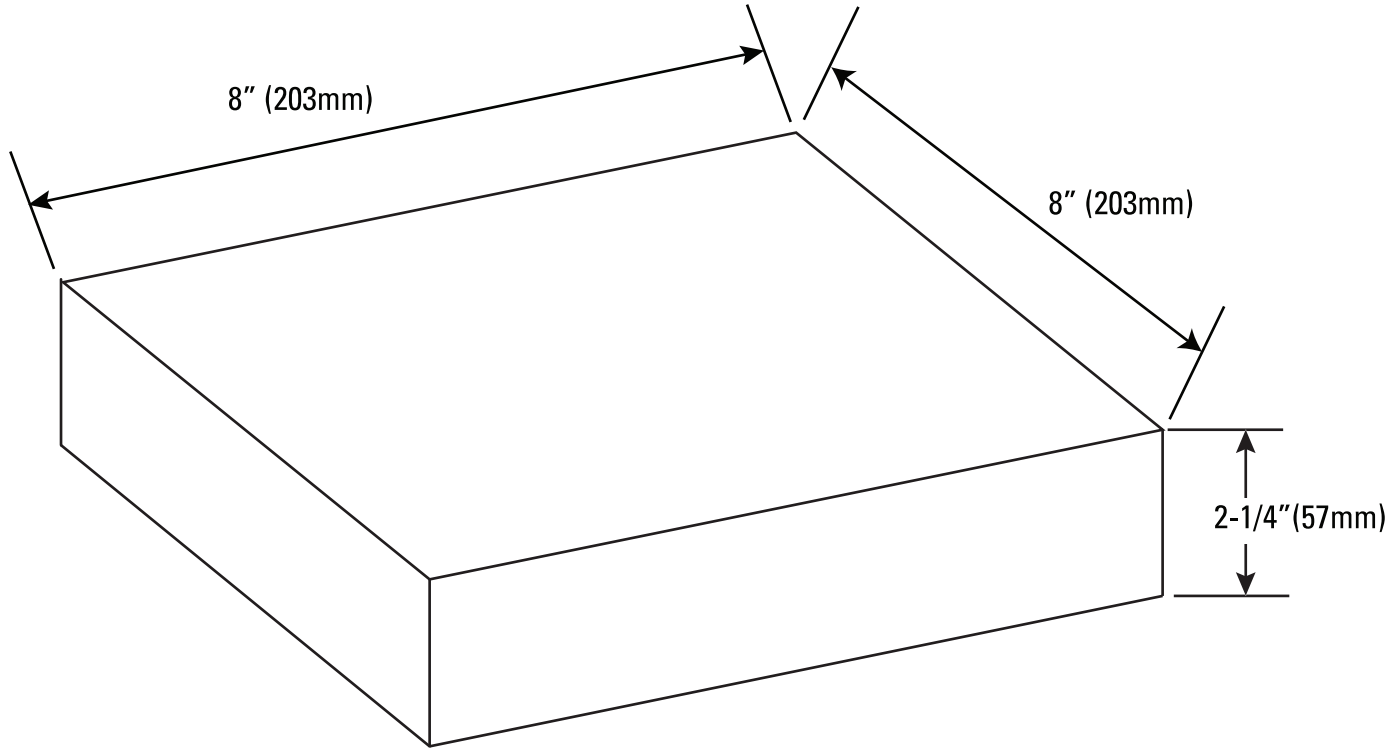

2-1/4" X 8" X 8" PAVER

NOT ALL PRODUCTS ARE AVAILABLE IN ALL COLORS AND/OR SIZE. PLEASE CONTACT ENDICOTT FOR AVAILABILITY.

ENDICOTT 2-1/4" X 8" X 8" PAVERS CONFORM TO ASTM C902 SPECIFICATIONS.