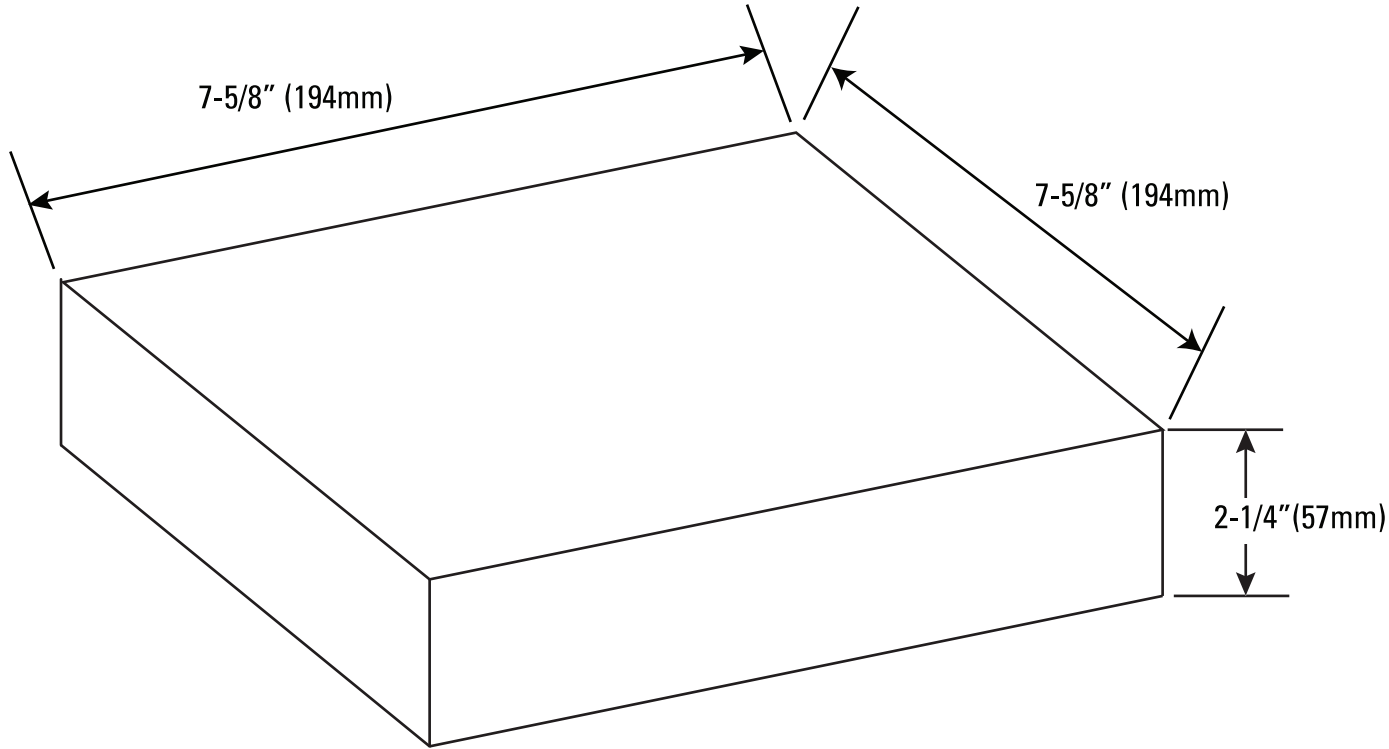

# 2-1/4" X 7-5/8" X 7-5/8" PAVER

NOT ALL PRODUCTS ARE AVAILABLE IN ALL COLORS AND/OR SIZE. PLEASE CONTACT ENDICOTT FOR AVAILABILITY.

ENDICOTT 2-1/4" X 7-5/8" X 7-5/8" PAVERS CONFORM TO ASTM C902 SPECIFICATIONS.