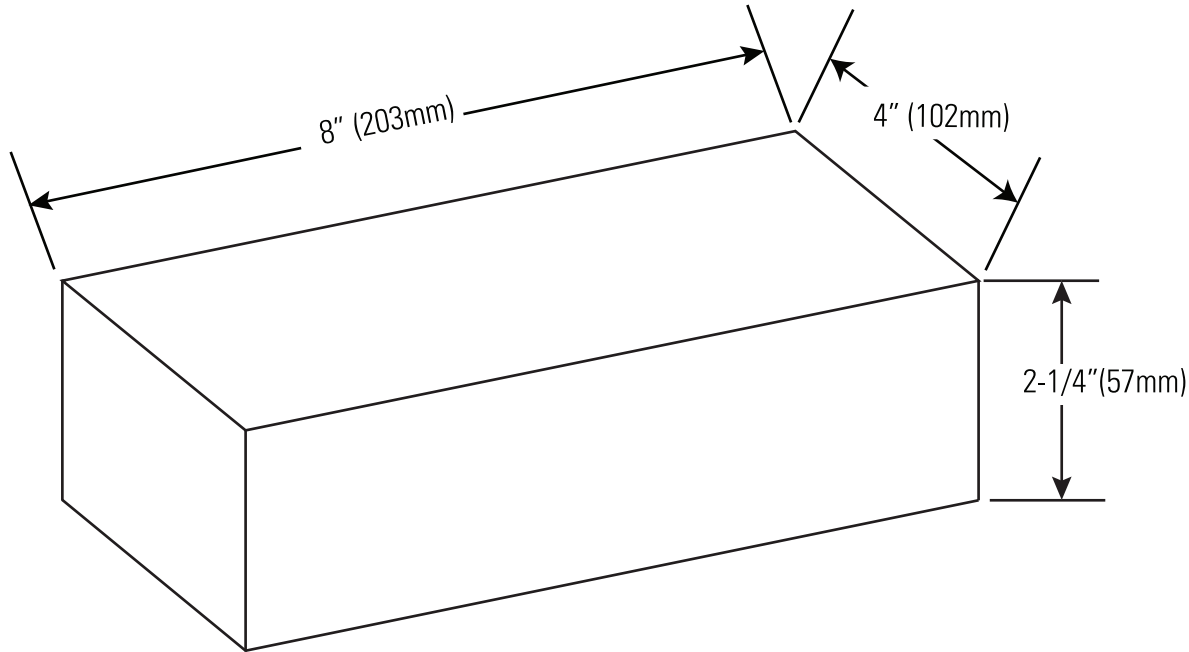

2-1/4" X 4" X 8" PAVER

NOT ALL PRODUCTS ARE AVAILABLE IN ALL COLORS AND/OR SIZE. PLEASE CONTACT ENDICOTT FOR AVAILABILITY.

ENDICOTT 2-1/4" X 4" X 8" PAVERS CONFORM TO ASTM C902 SPECIFICATIONS.