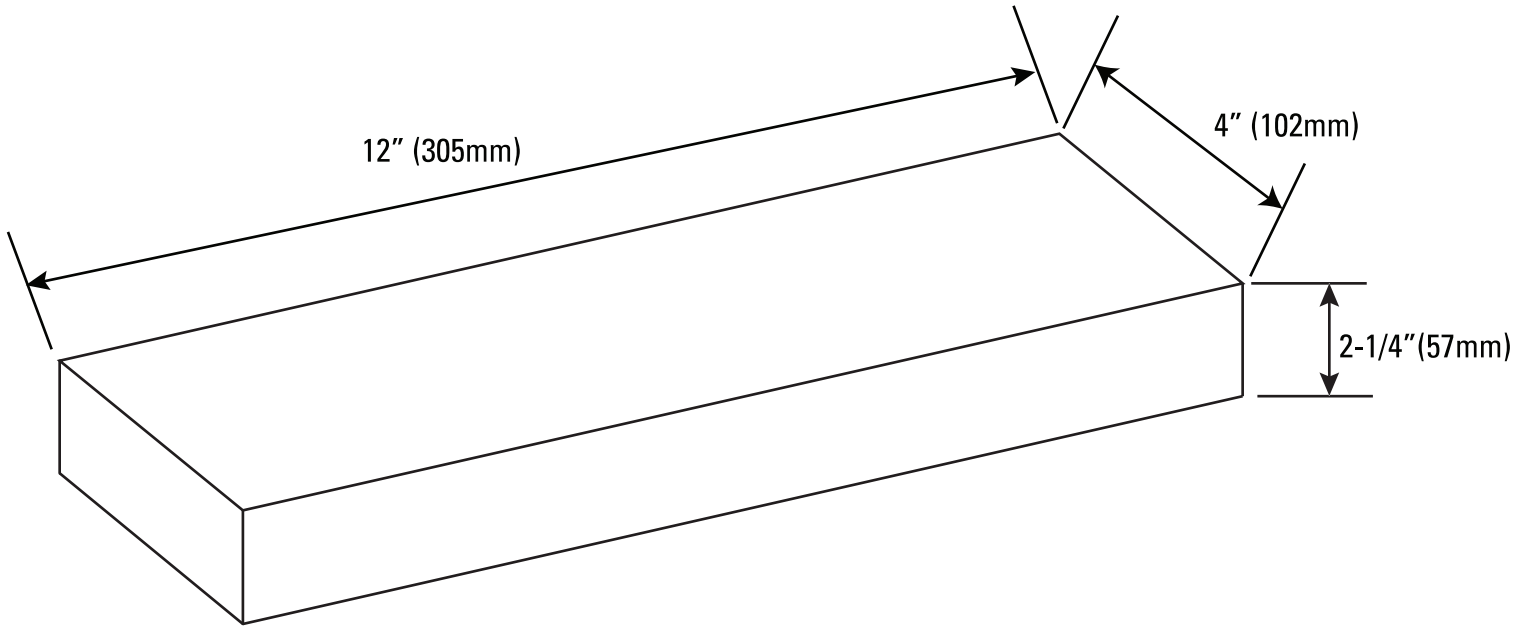

# 2-1/4" X 4" X 12" PAVER

NOT ALL PRODUCTS ARE AVAILABLE IN ALL COLORS AND/OR SIZE. PLEASE CONTACT ENDICOTT FOR AVAILABILITY.

ENDICOTT 2-1/4" X 4" X 12" PAVERS CONFORM TO ASTM C902 SPECIFICATIONS.