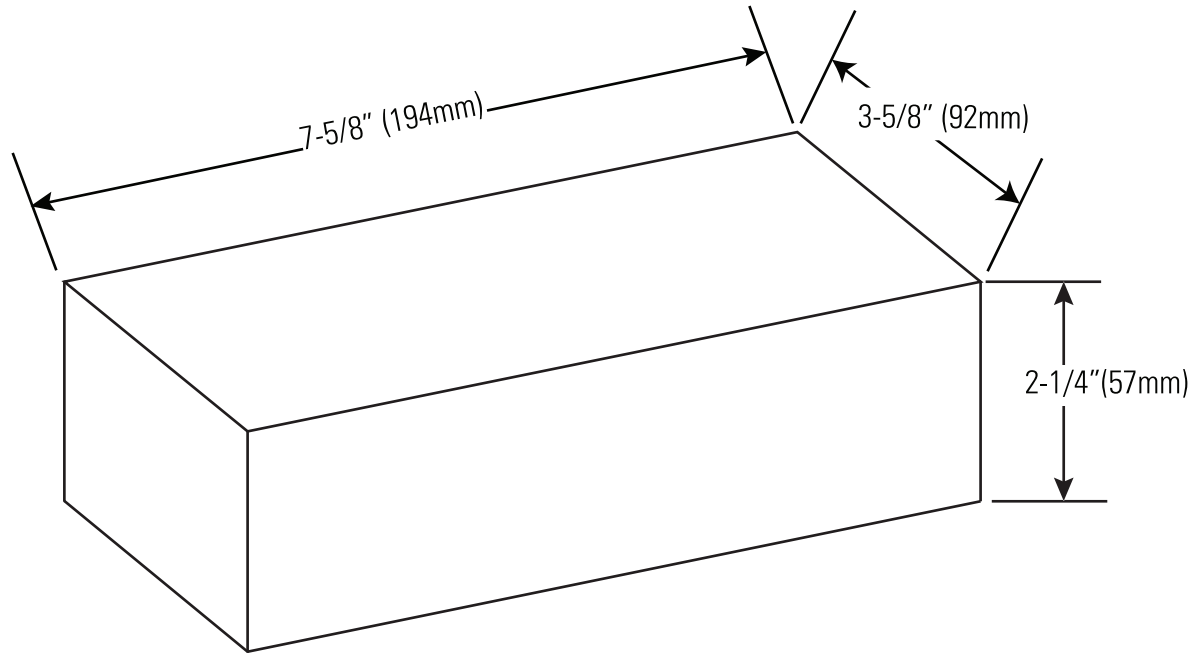

2-1/4" X 3-5/8" X 7-5/8" PAVER

NOT ALL PRODUCTS ARE AVAILABLE IN ALL COLORS AND/OR SIZE. PLEASE CONTACT ENDICOTT FOR AVAILABILITY.

ENDICOTT 2-1/4" X 3-5/8" X 7-5/8" PAVERS CONFORM TO ASTM C902 SPECIFICATIONS.