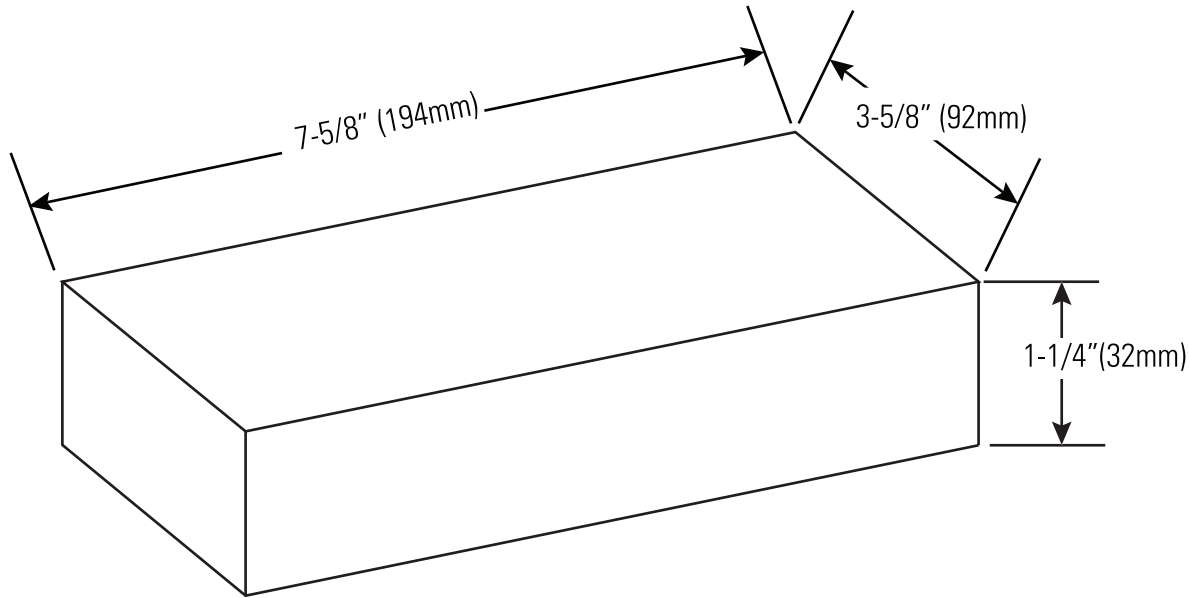

# 1-1/4" X 3-5/8" X 7-5/8" PAVER

NOT ALL PRODUCTS ARE AVAILABLE IN ALL COLORS AND/OR SIZE. PLEASE CONTACT ENDICOTT FOR AVAILABILITY.

ENDICOTT 1-1/4" X 3-5/8" X 7-5/8" PAVERS CONFORM TO ASTM C902 SPECIFICATIONS.