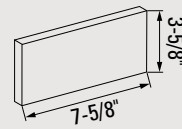

Kingsize

Closure

Utility

3-5/8" Meridian

Triple

BC1-5/8" 48

BC2-1/4" 48

**BC2-1/4" 48
Danish Hand Mould**