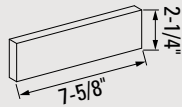

Heritage

Square Edge No Texture

SIZES

Roman

Modular

Danish Hand Mould

Norman

2-1/4" Meridian

Kingsize

Closure

Utility

3-5/8" Meridian

Triple

BC1-5/8" 48

BC2-1/4" 48

**BC2-1/4" 48
Danish Hand Mould**