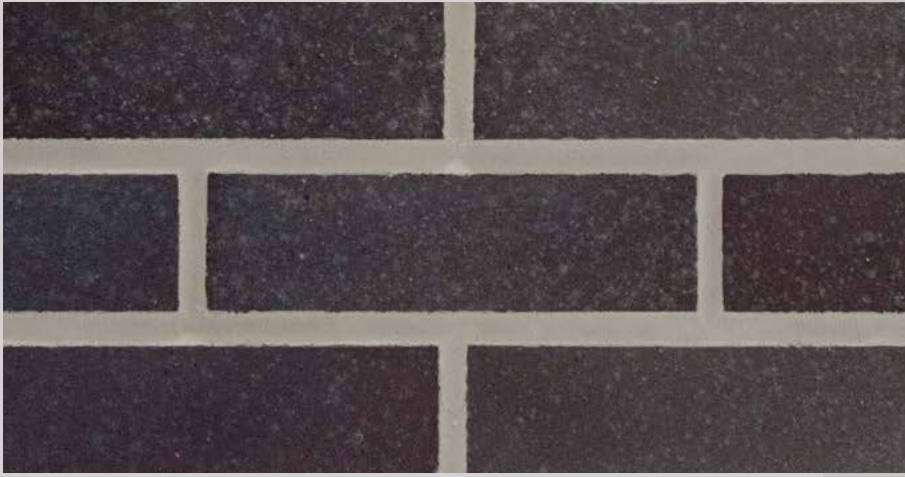

TEXTURES

Smooth