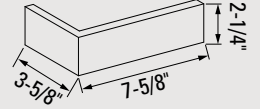

Kingsize

Closure

Utility

3-5/8" Meridian

Triple

BC1-5/8" 48

BC2-1/4" 48

**BC2-1/4" 48
Danish Hand Mould**