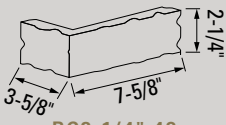

Kingsize

Closure

Utility

3-5/8" Meridian

Triple

BC1-5/8" 48

BC2-1/4" 48

**BC2-1/4" 48
Danish Hand Mould**

BC2-1/4" 412

BC2-5/8" 310

BC448

BC4412

BC848

Edge Cap A

Edge Cap B

Edge Cap C