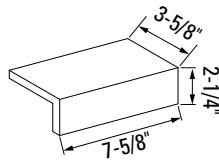

Kingsize

Closure

Utility

3-5/8" Meridian

Triple

BC1-5/8" 48

BC2-1/4" 48

**BC2-1/4" 48
Danish Hand Mould**

BC2-1/4" 412

BC2-5/8" 310

BC448

BC4412

BC848

Edge Cap A

Edge Cap B

Edge Cap C