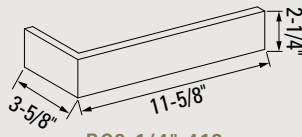

Kingsize

Closure

Utility

3-5/8" Meridian

Triple

BC1-5/8" 48

BC2-1/4" 48

**BC2-1/4" 48
Danish Hand Mould**

BC2-1/4" 412

BC2-5/8" 310

BC448

BC4412

BC848

Edge Cap A

Edge Cap B

Edge Cap C