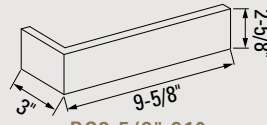

Kingsize

Closure

Utility

3-5/8" Meridian

Triple

BC1-5/8" 48

BC2-1/4" 48

**BC2-1/4" 48
Danish Hand Mould**

BC2-1/4" 412

BC2-5/8" 310

BC448

BC4412

BC848

Edge Cap A

Edge Cap B

Edge Cap C