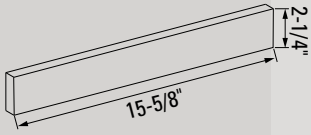

2-1/4" Meridian