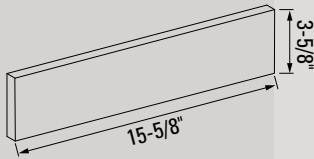

3-5/8" Meridian