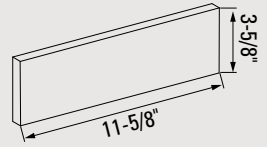

Kingsize

Closure

Utility

3-5/8" Meridian

Triple

BC1-5/8" 48

BC2-1/4" 48

**BC2-1/4" 48
Danish Hand Mould**