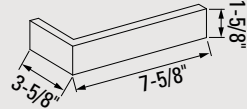

Kingsize

Closure

Utility

3-5/8" Meridian

Triple

BC1-5/8" 48

BC2-1/4" 48

**BC2-1/4" 48
Danish Hand Mould**

BC2-1/4" 412

BC2-5/8" 310

BC448

BC4412

BC848

Edge Cap A

Edge Cap B

Edge Cap C