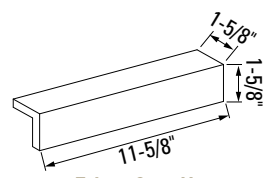

BC2-1/4" 412

BC2-5/8" 310

BC448

BC4412

BC848

Edge Cap A

Edge Cap B

Edge Cap C

Edge Cap D

Edge Cap E

Edge Cap F

Edge Cap G

Edge Cap H

Rolok Sill Internal Corner

Rolok Sill

Rolok Sill External Corner

**Edge Cap Corners
Left and Right**

Note:
Edge Cap—Three Sided L/R dimensions are the same as the Edge Caps shown.

Lucas Oil Stadium

Color: Medium Ironspot #77

Texture: Velour

Size: Utility

Location: Indianapolis, IN