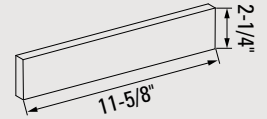

SIZES

Norman

Note:
Edge Cap—Three Sided L/R dimensions are the same as the Edge Caps shown.