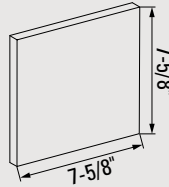

Kingsize

Closure

Utility

3-5/8" Meridian

Triple

BC1-5/8" 48

BC2-1/4" 48

**BC2-1/4" 48
Danish Hand Mould**