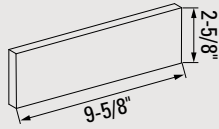

Kingsize

Closure

Utility

3-5/8" Meridian

Triple

BC1-5/8" 48

BC2-1/4" 48

**BC2-1/4" 48
Danish Hand Mould**