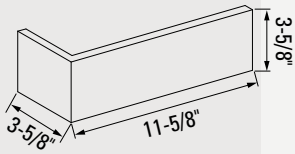

SIZES

BC4412

Note:
Edge Cap—Three Sided L/R dimensions are the same as the Edge Caps shown.